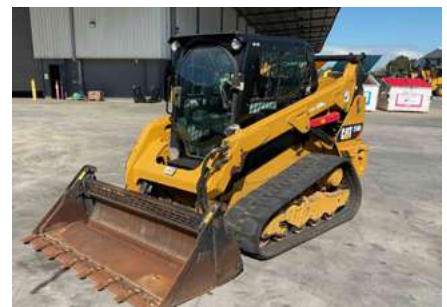

259DLRC

Serial No.: FTK00970
Model Year: 2016
Hours: 2,961

$75,000 +GST