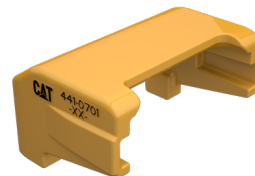

35% OFF
WEAR PROTECTION PARTS*

STARTING FROM
\$149.64
INC. GST

CAT® BUCKET WEAR PLATES

Part #	Description	Price
597-8077	Bucket Centre Wear Plate, 25mm	\$149.64
597-8078	Bucket RH Wear Plate, 35mm	\$152.08
597-8079	Bucket LH Wear Plate, 35mm	\$152.08
286-1979	Bucket Top Mounted Wear Plate, RH, 16mm	\$154.92
286-1980	Bucket Top Mounted Wear Plate, LH, 16mm	\$154.92
292-9462	25mm Bolt-on Top Wear Plate Cover	\$185.46
286-1984	16mm Bolt-on Top Wear Plate Cover	\$189.29
539-5615	Bucket Edge Segment Wear Plate, RH, 35mm	\$202.58
539-5616	Bucket Edge Segment Wear Plate, LH, 35mm	\$202.58
9W-6747	25 mm Bolt-On Rectangular Heel Plate	\$285.16
307-5601	29mm Bolt-on Top Wear Plate Cover	\$343.09
161-8573	35 mm Bolt-On Rectangular Heel Plate	\$382.82
372-4704	35 mm Bolt-On Rectangular Heel Plate	\$408.16
109-9215	35 mm Bolt-On Rectangular Heel Plate	\$435.01
100-4015	65 mm Bolt-On Rectangular Heel Plate	\$2,658.93

STARTING FROM
\$33.99
INC. GST

CAT® WEAR PROTECTION

Part #	Description	Price
138-0020	20 Series MAWPS Wear Plate Base	\$33.99
280-4079	25 mm x 119 mm Curved Weld-On Heel Shroud	\$46.60
138-0030	30 Series MAWPS Wear Plate Base	\$49.81
138-0050	50 Series MAWPS Wear Plate Base, 29mm	\$78.76
138-6529	41 mm x 178 mm Straight Weld-On Heel Shroud	\$129.57
286-2126	90 mm Base Edge End Protector (BEEP)	\$150.59
157-1027	50 mm x 254 mm Curved Weld-On Heel Shroud	\$267.83
157-1019	50 mm x 254 mm Straight Weld-On Heel Shroud	\$286.27
138-0052	50 Series MAWPS Wear Plate Base, 75mm	\$671.38