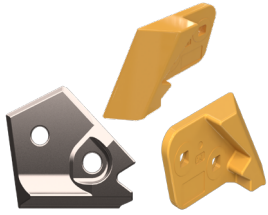

CAT® GROUND ENGAGING TOOLS

STARTING FROM
\$146.65
INC. GST

CAT® BUCKET CORNERS AND CORNER GUARDS

Part #	Description	Price
8E-5301	Weld-on Bucket Corner, LH, 25mm	\$146.65
8E-5300	Weld-on Bucket Corner, RH, 25mm	\$146.65
8E-5311	Weld-on Bucket Corner, LH, 35mm	\$217.38
8E-5310	Weld-on Bucket Corner, RH, 35mm	\$217.38
253-0066	Bolt-on Corner Guard, RH	\$633.69
253-0067	Bolt-on Corner Guard, LH	\$633.69

STARTING FROM
\$203.67
INC. GST

CAT® BUCKET CUTTING EDGES & EDGE PROTECTION

Part #	Description	Price
459-9827	Bucket Modular Shroud, 90mm x 70mm	\$203.67
253-0073	Bolt-on ARM Half Arrow End Bit, LH, 48mm	\$465.53
253-0074	Bolt-on ARM Half Arrow End Bit, RH, 48mm	\$465.53
109-9081	Bolt-on Half Arrow Segment, RH, 45mm	\$467.55
109-9082	Bolt-on Half Arrow Segment, LH, 45mm	\$467.55
8J-8141	Weld-On Half Arrow Cutting Edge, 19 mm	\$1,055.12
253-0075	Bolt-On ARM Half Arrow Cutting Edge, 44 mm	\$1,123.47
109-9031	Bolt-On Half Arrow Segment, RH, 75mm	\$1,346.86
346-7776	CapSure™ Shroud, 75mm	\$1,649.66
109-9033	Bolt-On Half Arrow Segment, Centre, 75mm	\$1,920.96
597-6296	Bucket Edge Protector, RH	\$2,275.13
597-6297	Bucket Edge Protector, LH	\$2,275.13
597-6299	Bucket Edge Protector, Centre	\$2,999.55

STARTING FROM
\$42.48
INC. GST

CAT® SIDE CUTTERS & SIDEBAR PROTECTION

Part #	Description	Price
252-2612	Bolt-On General Purpose Sidecutter, RH	\$42.48
252-2611	Bolt-On General Purpose Sidecutter, LH	\$42.48
112-2489	429mm Straight Pin-On Sidebar Protector, RH/LH	\$342.03
329-5958	467mm Straight Pin-On Sidebar Protector, RH/LH	\$350.91
433-9831	602mm Convex MAWPS Sidebar Protector, RH/LH	\$472.68
1U-0740	598 mm Concave Pin-On Sidebar Protector, RH/LH	\$535.11
7Y-0358	350mm Bolt-On General Purpose Sidecutter, LH	\$604.30
7Y-0357	350mm Bolt-On General Purpose Sidecutter, RH	\$604.30
506-0202	700 mm Straight MAWPS Sidebar Protector, RH/LH	\$760.97