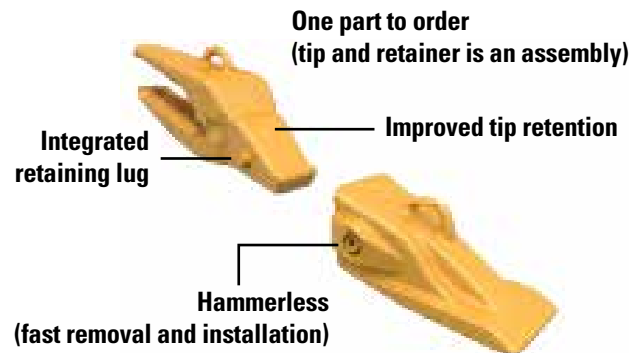

BENEFITS OF CAT ADVANSYS TIPS AND ADAPTERS

QUICK AND EASY REMOVAL AND INSTALLATION

- No special tools needed for the retainer lock
- A simple half-turn locks and unlocks the CapSure™ retention
- No loose parts
- Reduced downtime and improved jobsite safety

BETTER TIP PENETRATION AND LONGER TIP AND ADAPTER LIFE

- Improved tip shapes shadow the adapter straps and welds for longer adapter life
- Exclusive tip and adapter features ensure less drag and greater productivity
- Stronger adapter noses result in up to a 50%* stress reduction
- No retention hole means 50%* higher stress points and greater durability

BUILT FOR HEAVY MACHINE APPLICATIONS

- Built for demanding high production applications
- Easier penetration into the pile
- Faster cycle times

Cat Advansys Ground Engaging Tools for excavators and wheel loaders – the right solution for the toughest job.

We can help you choose the right Advansys system for your application.

Talk to us today on 8343 1600 or visit www.cavpower.com

*Terms & Conditions apply. See aftermarketsmarts.com.au/CatAdvansys for details.

© 2021 Caterpillar. All Rights Reserved. CAT, CATERPILLAR, LET'S DO THE WORK, their respective logos, "Caterpillar Corporate Yellow", the "Power Edge" and Cat "Modern Hex" trade dress as well as corporate and product identity used herein, are trademarks of Caterpillar and may not be used without permission.

**UPGRADE AND
RECEIVE A FREE* SET
OF ADAPTERS.**

Cavpower